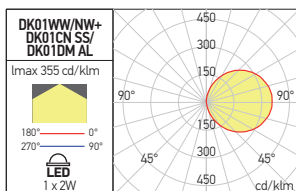

# xdeck

**3 YEARS  
WARRANTY**

**WALL: Aluminum/Stainless Steel**

**GROUND (ONLY DECK TYPE FLOOR):  
Stainless Steel**

**DK01**

FINISHING AVAILABLE

AL

Code	Finishing	LED type	Power	Input voltage	Driver	LED flux	System flux	CCT	CRI	Optics	Weight
DK01WW	AL	POWER LED OSRAM	2W	24V DC	Excluded	220 lm	119 lm	3000K	80	120°	0,07 kg
DK01NW	AL	POWER LED OSRAM	2W	24V DC	Excluded	235 lm	126 lm	4000K	80	120°	0,07 kg