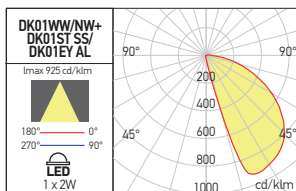

# xdeck

**3 YEARS  
WARRANTY**

**WALL: Aluminum/Stainless Steel**

**GROUND (ONLY DECK TYPE FLOOR):  
Stainless Steel**

**DK01**

FINISHING AVAILABLE

AL

Code	Finishing	LED type	Power	Input voltage	Driver	LED flux	System flux	CCT	CRI	Optics	Weight
DK01WW	AL	POWER LED OSRAM	2W	24V DC	Excluded	220 lm	119 lm	3000K	80	120°	0,07 kg
DK01NW	AL	POWER LED OSRAM	2W	24V DC	Excluded	235 lm	126 lm	4000K	80	120°	0,07 kg

**EN**

Waterproof wall or ground recessed (only false floor deck type) light fittings (IP67), equipped with power LEDs. Housing in passivated, anodized aluminum. Silicone side ring for fixing the decorative frame. Opal diffuser of PMMA. LED driver has to be ordered separately. Mains cable covered by rubber, 2x0,5 mm<sup>2</sup>, length 0,5m.  
**Range of applications**  
 Indoor and outdoor decorative lighting, in particular marking of the access pedestrian ways.